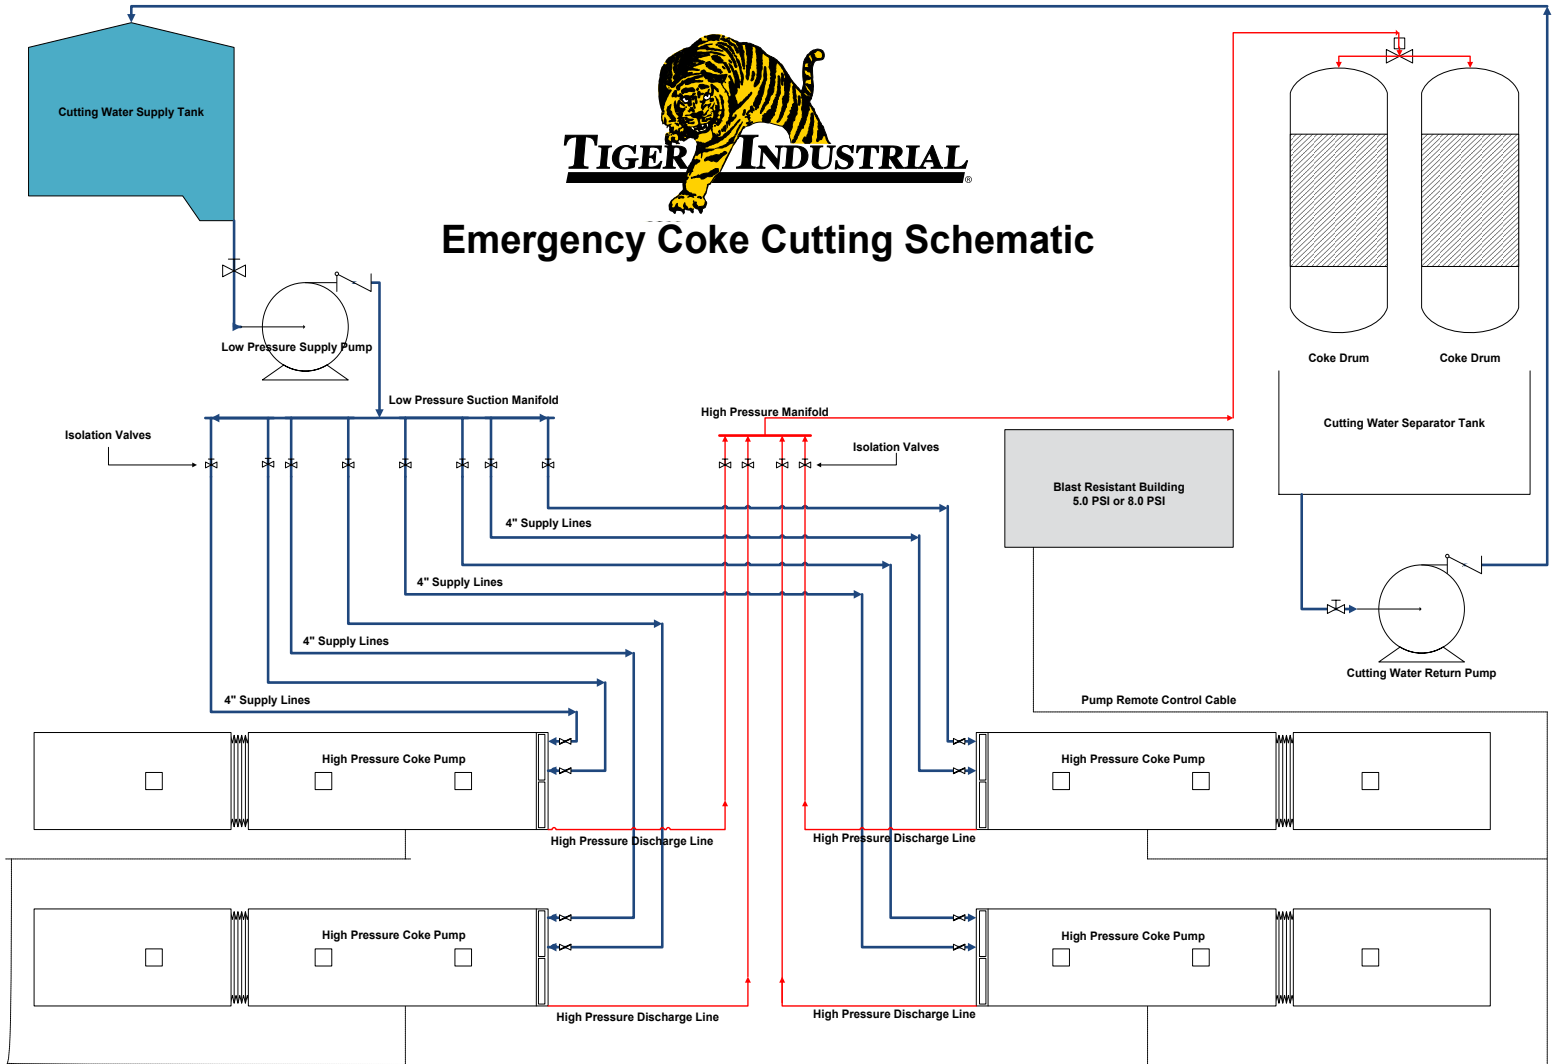

# EMERGENCY COKE CUTTING SERVICES

**“PLAN THE WORK SO WE CAN WORK THE PLAN”**

**Contact us today to set up a NO COST on site assessment of your facility and equipment.**

Tiger Industrial provides emergency coke cutting services to keep your DCU running in the event of an unscheduled outage. As the pump manufacturer we work closely with the engine, transmission and fluid end providers to control the quality and reliability of our pumping equipment from start to finish. That translates into unequalled reliability when unscheduled downtime is not an option. We have one of the largest, youngest and cleanest fleets in the industry with units certified to the current EPA emissions standards.

# COKE CUTTING SERVICES

**“PLAN THE WORK SO WE CAN WORK THE PLAN”**

24 HOUR DISPATCH SERVICE

**1-888-866-0047**

WWW.TIGERINDUSTRIALRENTALS.COM