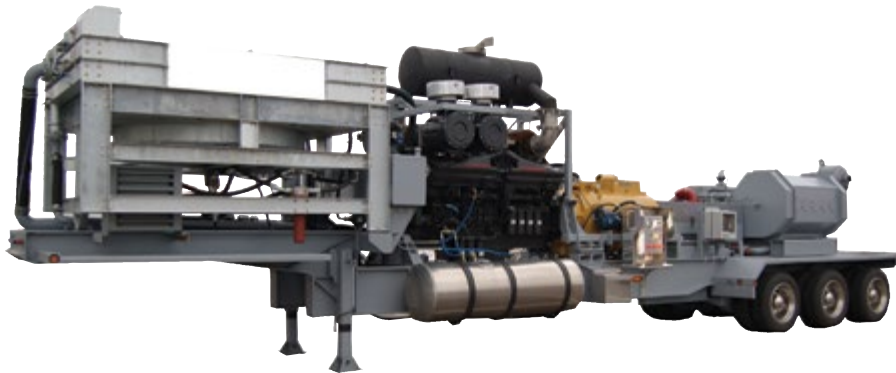

“PLAN THE WORK SO WE CAN WORK THE PLAN”

24 HOUR DISPATCH SERVICE

1-888-866-0047

WWW.TIGERINDUSTRIALRENTALS.COM